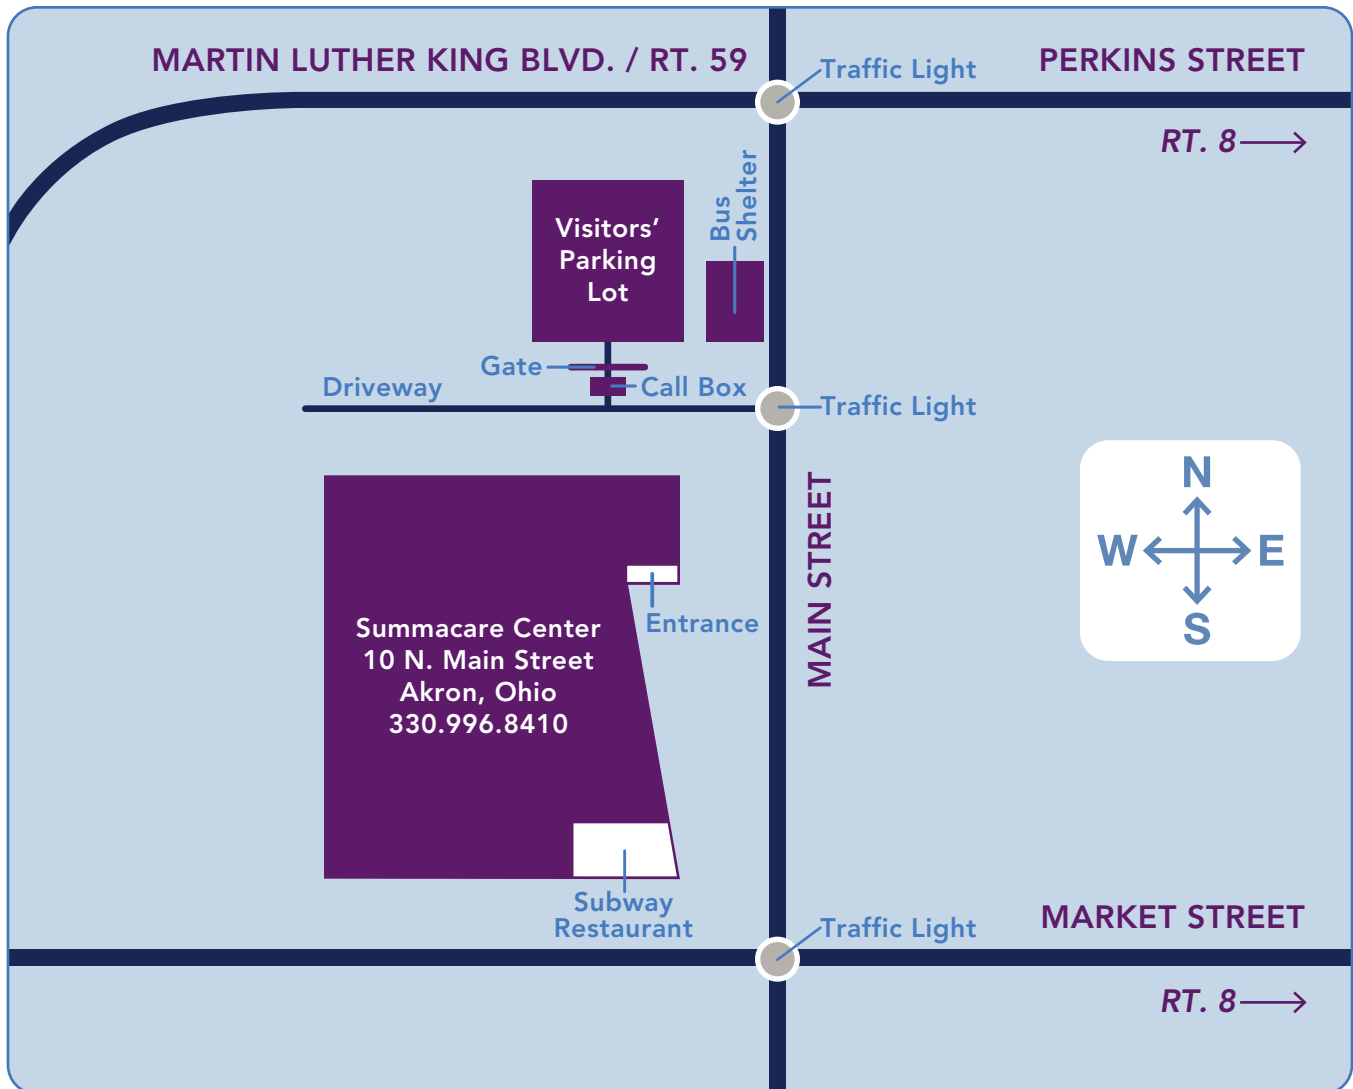

DIRECTIONS FOR SUMMACARE BUILDING VISITORS

The entrance to the visitors' parking lot is from Main Street. Make an immediate right when you enter the drive. Use the call box at the visitors' lot gate to identify yourself and the person you are coming to see. The security guard will raise the gate to the lot.

The receptionist's desk is immediately inside the visitors' entrance doors on Main Street. The receptionist will ask you to sign in.